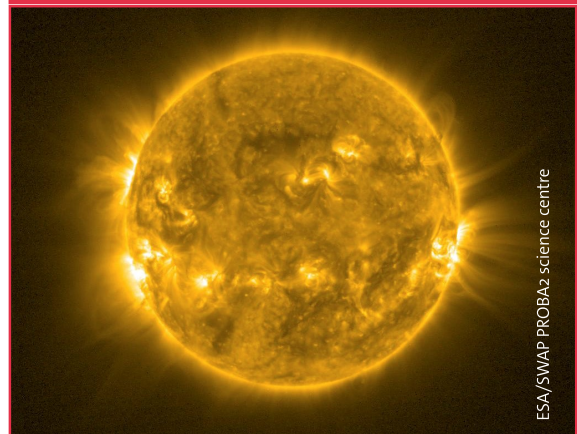

The Magic of Light

What is a light source?

In this task you will think about some of the light sources you see around you every day.

Name a few natural light sources

Name a few artificial light sources

Is the Sun a light source? Why / Why not?

Is the Moon a light source? Why / Why not?

Figure A1

ESA/SWAP PROBA2 science centre

↑ The SWAP instrument on board ESA's Proba-2 sees the Sun on 30 July 2013.

Figure A2

↑ The Moon as seen by Apollo 17.

Did you know?