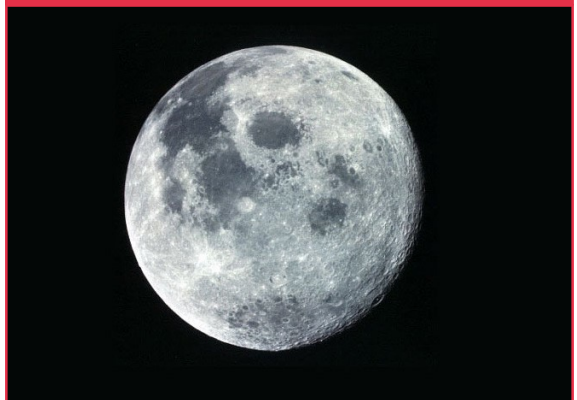

Is the Moon a light source? Why / Why not?

Figure A1

ESA/SWAP PROBA2 science centre

↑ The SWAP instrument on board ESA's Proba-2 sees the Sun on 30 July 2013.

Figure A2

↑ The Moon as seen by Apollo 17.

Did you know?