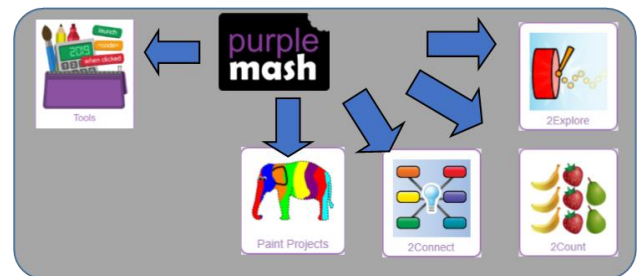

Key Vocabulary

Log in	Using a username and password to access a system.
Username	A name that is used by a person to access an online site.
Password	A series of letters, numbers and special characters that is entered after the username to access an online site. In Purple Mash, this can also be a series of pictures.
Avatar	A digital picture to represent someone.
My Work	The place on Purple Mash where your work is stored. Only you and your teachers can access this.
Log out	Leaving a computer system.
Save	Store your work as you create something so it can be accessed later.
Notification	A system that lets you know if you have something to look at. On Purple Mash this is shown by a bell.
Topics	The area on Purple Mash that contains ready-made resources.
Tools	The area on Purple Mash with the different learning apps.

Key Images

Login screen	
Avatar	
Save your work	
The area of Purple Mash where your work is stored.	
This picture shows you if you have any notifications.	
Topic section of Purple Mash.	
Tools section of Purple Mash.	

Key Resources

Key Questions

What is a password and why should we keep them safe?	A password is a secret word or phrase that allows a user to access a website. Passwords are like toothbrushes in that they should not be shared with anyone else.
What is a digital avatar?	In Purple Mash an avatar is a picture you create in the software to represent you. It is safer to use an avatar on the internet than have a picture of yourself.
Where is my work stored on Purple Mash?	In Purple Mash most of the work you save will be saved in the My Work section of Purple Mash. The only person that can see this work is the teacher and you.